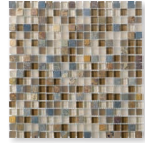

# Pietra Cristal

azulejo / wall tile  
 piedra natural y vidrio / natural stone and glass

30 x 30 cm / 12 x 12 in

Crema Cubic Mosaic

Topaz Cubic Mosaic

Golden Emperador Cubic Mosaic

Nero Bianco Cubic Mosaic

Crema Strato Mosaic

Topaz Strato Mosaic

Golden Emperador Strato Mosaic

Nero Bianco Strato Mosaic

Mix White Mosaic

Mix Brown Mosaic

Geometry White Mosaic

Geometry Mix Mosaic

Ivory Random Mosaic

Autumn Random Mosaic

Multicolor Random Mosaic

Blanco Square Mosaic

Beige Square Mosaic

Brown Square Mosaic

Autumn Linea Mosaic

Ivory Linear Mosaic

Multicolor Linear Mosaic

30.5 x 35.1 cm / 12 x 13 in

Linear Gray Mosaic

Linear Slate Mosaic

Linear White Mosaic  
 30.5 x 35.1 cm / 12 x 13 in

Crema Serpentine Mosaic

Topaz Serpentine Mosaic

Golden Emperador Serpentine Mosaic